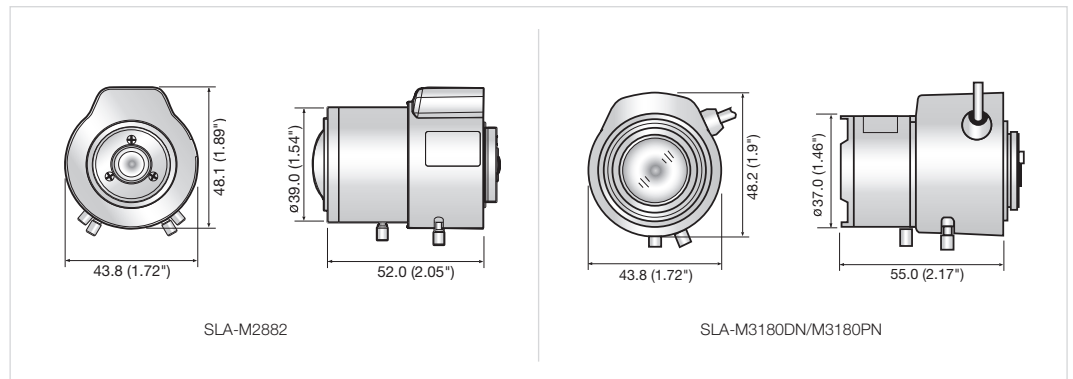

Dimensions

Unit : mm (inch)